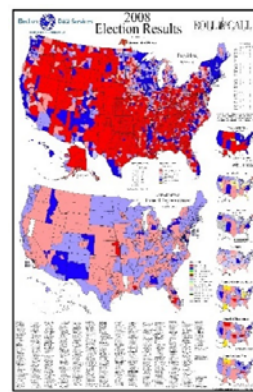

6171 Emerywood Court

Phone: (703) 580-7267

Manassas, VA. 20112

Fax (703) 580-6258

*Orders for the 2016 Election Results Poster will begin shipping November 22nd, 2016*

# Special Clearance Sale on Historical Posters

(While Quantities Last)

Single	Flat	\$25.00	<input type="checkbox"/>	Folded	\$20.00	<input type="checkbox"/>
Double Special	Flat	\$40.00	<input type="checkbox"/>	Folded	\$30.00	<input type="checkbox"/>

Single	Flat	\$15.00	<input type="checkbox"/>	Folded	\$10.00	<input type="checkbox"/>
Double Special	Flat	\$22.50	<input type="checkbox"/>	Folded	\$15.00	<input type="checkbox"/>

Single	Flat	\$10.00	<input type="checkbox"/>	Folded	\$5.00	<input type="checkbox"/>
Double Special	Flat	\$15.00	<input type="checkbox"/>	Folded	\$7.50	<input type="checkbox"/>