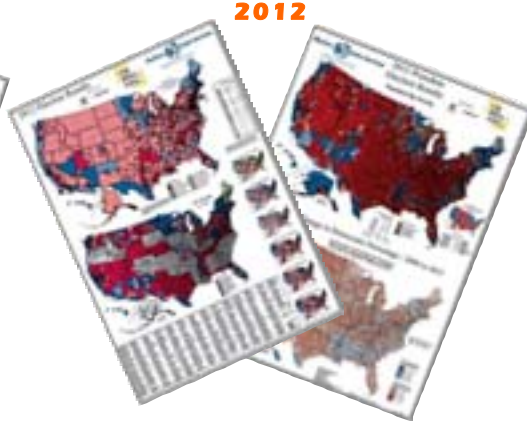

6171 Emerywood Court

Phone: (703) 580-7267

Manassas, VA. 20112

Fax (703) 580-6258

*Orders for the 2016 Election Results Poster will begin shipping November 22nd, 2016*

# Special Clearance Sale on Historical Posters

(While Quantities Last)

Single	Flat	\$25.00	<input type="checkbox"/>	Folded	\$20.00	<input type="checkbox"/>
Double Special	Flat	\$40.00	<input type="checkbox"/>	Folded	\$30.00	<input type="checkbox"/>