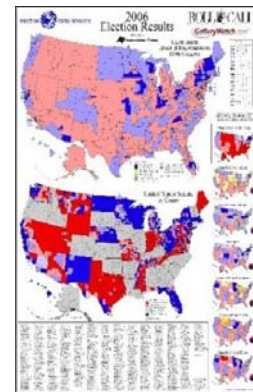

Flat	$10.00	☐	Folded	$5.00	☐