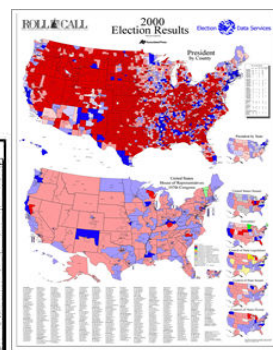

2006

2004

2000

1996

2002

All Single Sided Posters: Flat \$10.00 Folded \$5.00

Quantities limited for earlier years. N/A = No flat maps available certain years
Postage & handling added to each order