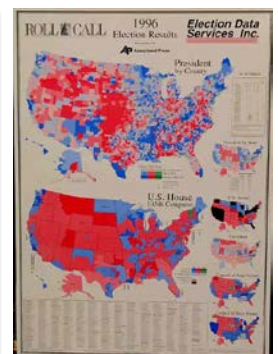

2006

2004

2000

1996

2002

All Single Sided Posters: Flat \$10.00 Folded \$5.00

Quantities limited for earlier years. N/A = No flat maps available certain years
Postage & handling added to each order