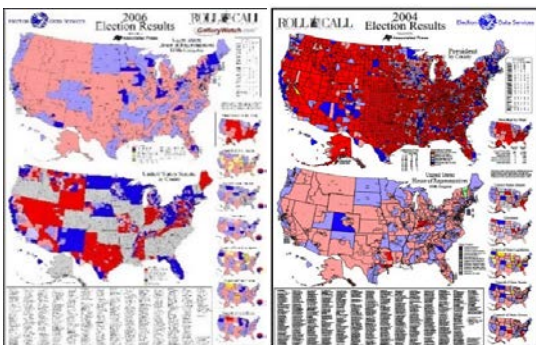

2010

Single	Flat	\$10.00	<input type="checkbox"/>	Folded	\$5.00	<input type="checkbox"/>
Double Special	Flat	\$15.00	<input type="checkbox"/>	Folded	\$7.50	<input type="checkbox"/>

2008

Flat	\$10.00	<input type="checkbox"/>	Folded	\$5.00	<input type="checkbox"/>
------	---------	--------------------------	--------	--------	--------------------------

2006

2004

2000

1996

2002

All Single Sided Posters: Flat \$10.00 Folded \$5.00

Quantities limited for earlier years. N/A = No flat maps available certain years
Postage & handling added to each order