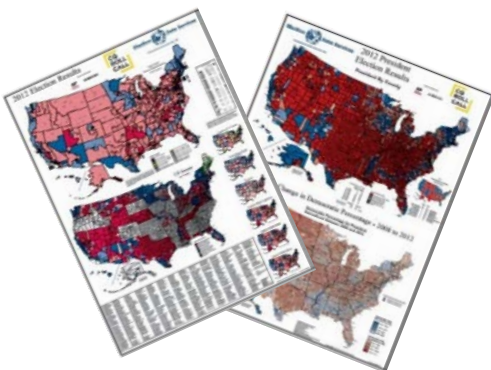

Orders for the 2020 Election Results Poster will start shipping Jan. 13, 2021

Special Clearance Sale on Historical Posters

(While Quantities Last)

Double Specials are two copies of poster to allow viewing of both sides at same time on wall

2018

Single	Flat	\$20.00	<input type="checkbox"/>	Folded	\$15.00	<input type="checkbox"/>
Double Special	Flat	\$30.00	<input type="checkbox"/>	Folded	\$20.00	<input type="checkbox"/>

2016

Single	Flat	\$15.00	<input type="checkbox"/>	Folded	\$10.00	<input type="checkbox"/>
Double Special	Flat	\$22.50	<input type="checkbox"/>	Folded	\$15.00	<input type="checkbox"/>

2014

Single	Flat	\$15.00	<input type="checkbox"/>	Folded	\$10.00	<input type="checkbox"/>
Double Special	Flat	\$22.50	<input type="checkbox"/>	Folded	\$15.00	<input type="checkbox"/>

2012

Single	Flat	\$10.00	<input type="checkbox"/>	Folded	\$5.00	<input type="checkbox"/>
Double Special	Flat	\$15.00	<input type="checkbox"/>	Folded	\$7.50	<input type="checkbox"/>