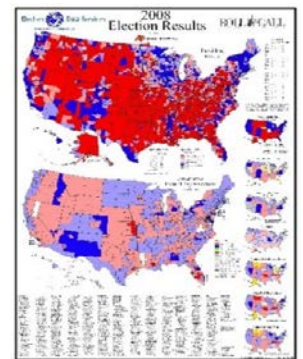

Flat	$10.00	☐	Folded	$5.00	☐

2006

2004

2000

1996