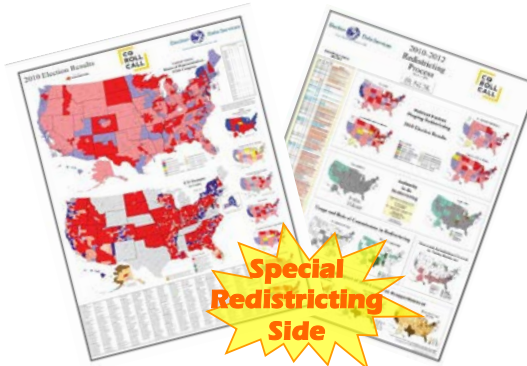

Single	Flat	$10.00	☐	Folded	$5.00	☐
Double Special	Flat	$15.00	☐	Folded	$7.50	☐

2008